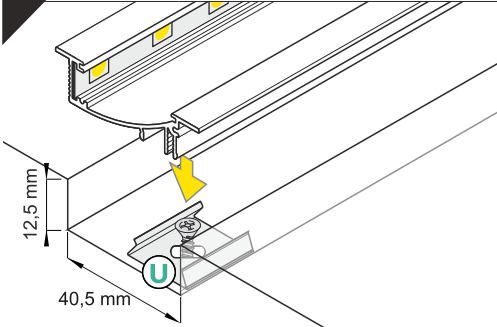

AV2560XIAA H/UX

RECESSED PROFILE

Note! Ending thickness increases the length of the luminaire (+ 2 x 10,5 mm) and the length of the mounting space (+ 2 x 2,1 mm).

H slide cover

VIII MOUNTING

U flexible mounting plate

cone U flexible mounting plate

X mounting plate

spring X mounting plate

IX CONNECTORS

Note! X connector may be used to make extra long profiles by connecting multiple profiles.

X connector

X