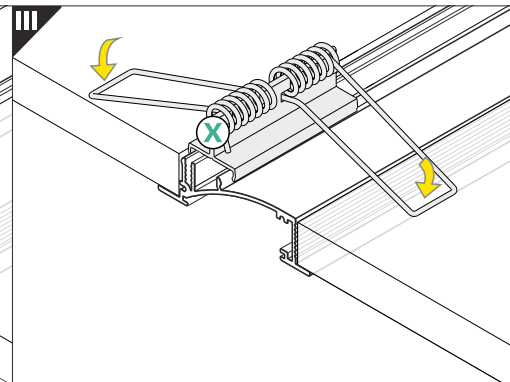

AV2560XIAA H/UX

RECESSED PROFILE

Note! Ending thickness increases the length of the luminaire (+ 2 x 10,5 mm) and the length of the mounting space (+ 2 x 2,1 mm).

H slide cover

VIII MOUNTING

U flexible mounting plate

cone U flexible mounting plate

X mounting plate

spring X mounting plate

IX CONNECTORS

Note! X connector may be used to make extra long profiles by connecting multiple profiles.

X connector

X