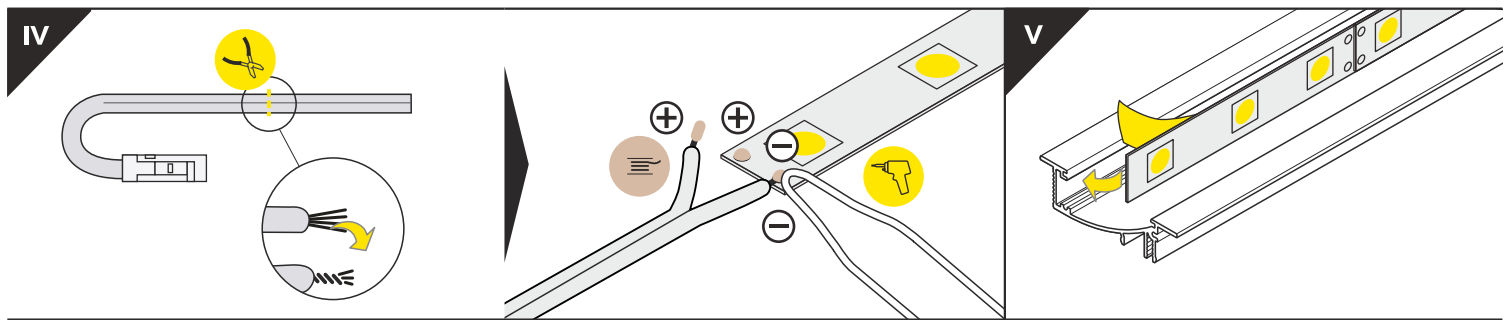

AV2560XIAA H/UX

RECESSED PROFILE

Note! Ending thickness increases the length of the luminaire (+ 2 x 10,5 mm) and the length of the mounting space (+ 2 x 2,1 mm).

H slide cover

VIII MOUNTING

U flexible mounting plate

cone U flexible mounting plate

X mounting plate

spring X mounting plate

IX CONNECTORS

Note! X connector may be used to make extra long profiles by connecting multiple profiles.

X connector

X