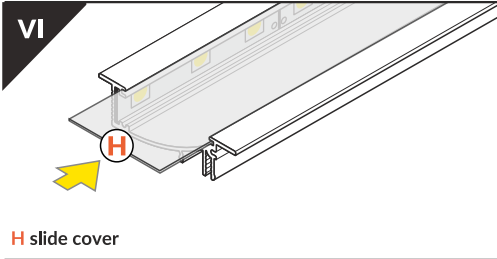

AV2560XIAA H/UX

RECESSED PROFILE

Note! Ending thickness increases the length of the luminaire (+ 2 x 10,5 mm) and the length of the mounting space (+ 2 x 2,1 mm).

H slide cover

VIII MOUNTING

U flexible mounting plate

cone U flexible mounting plate

X mounting plate

spring X mounting plate

IX CONNECTORS

Note! X connector may be used to make extra long profiles by connecting multiple profiles.

X connector

X