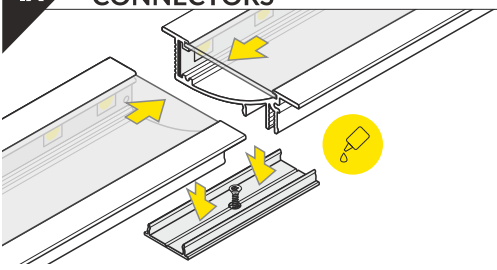

AV2560XIAA H/UX

RECESSED PROFILE

Note! Ending thickness increases the length of the luminaire (+ 2 x 10,5 mm) and the length of the mounting space (+ 2 x 2,1 mm).

H slide cover

VIII MOUNTING

U flexible mounting plate

cone U flexible mounting plate

X mounting plate

spring X mounting plate

IX CONNECTORS

Note! X connector may be used to make extra long profiles by connecting multiple profiles.

X connector

X