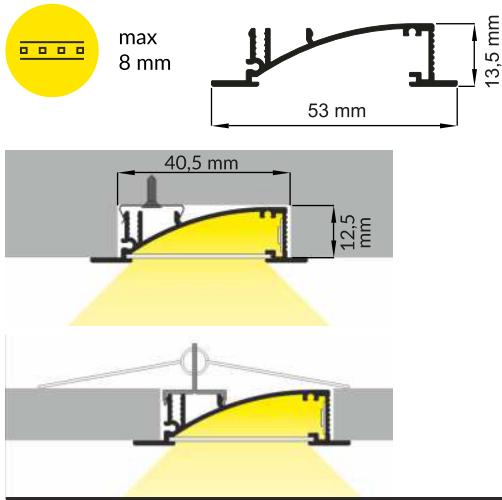

AV2560XIAA H/UX

RECESSED PROFILE

Note! Ending thickness increases the length of the luminaire (+ 2 x 10,5 mm) and the length of the mounting space (+ 2 x 2,1 mm).

H slide cover

VIII MOUNTING

U flexible mounting plate

cone U flexible mounting plate

X mounting plate

spring X mounting plate

IX CONNECTORS

Note! X connector may be used to make extra long profiles by connecting multiple profiles.

X connector

X