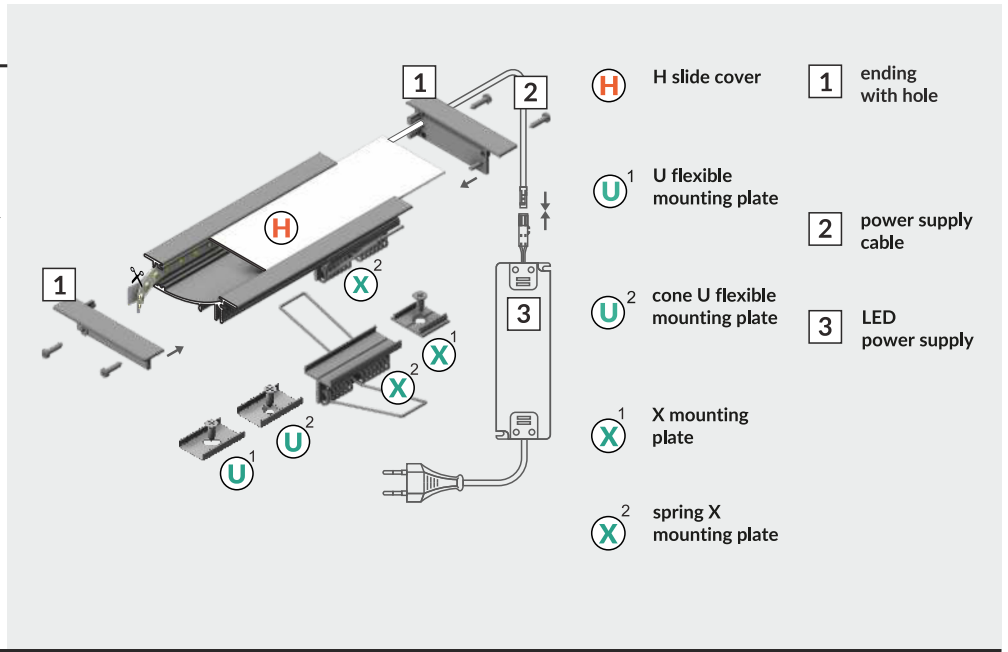

AV2560XIAA H/UX

RECESSED PROFILE

Note! Ending thickness increases the length of the luminaire (+ 2 x 10,5 mm) and the length of the mounting space (+ 2 x 2,1 mm).

H slide cover

VIII MOUNTING

U flexible mounting plate

cone U flexible mounting plate

X mounting plate

spring X mounting plate

IX CONNECTORS

Note! X connector may be used to make extra long profiles by connecting multiple profiles.

X connector

X