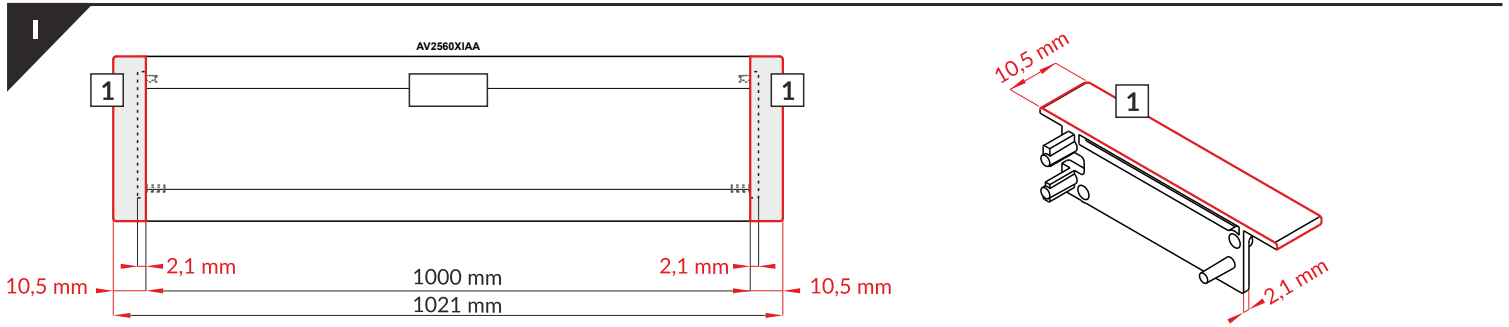

AV2560XIAA H/UX

RECESSED PROFILE

Note! Ending thickness increases the length of the luminaire (+ 2 x 10,5 mm) and the length of the mounting space (+ 2 x 2,1 mm).

H slide cover

VIII MOUNTING

U flexible mounting plate

cone U flexible mounting plate

X mounting plate

spring X mounting plate

IX CONNECTORS

Note! X connector may be used to make extra long profiles by connecting multiple profiles.

X connector

X