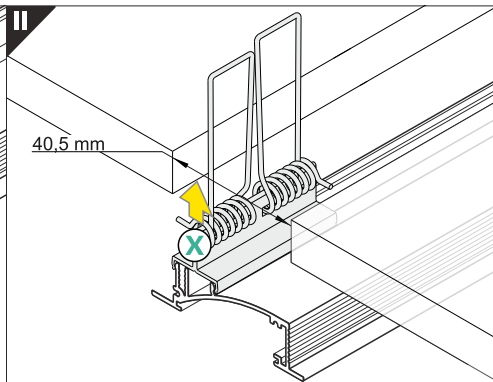

AV2560XIAA H/UX

RECESSED PROFILE

Note! Ending thickness increases the length of the luminaire (+ 2 x 10,5 mm) and the length of the mounting space (+ 2 x 2,1 mm).

H slide cover

VIII MOUNTING

U flexible mounting plate

cone U flexible mounting plate

X mounting plate

spring X mounting plate

IX CONNECTORS

Note! X connector may be used to make extra long profiles by connecting multiple profiles.

X connector

X