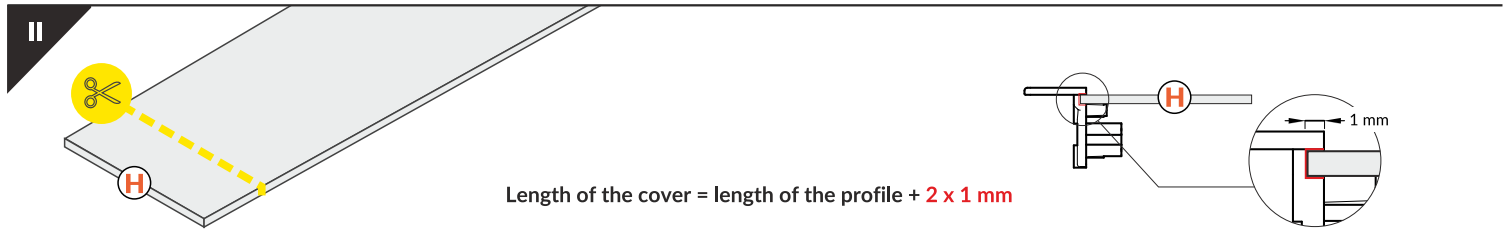

AV2560XIAA H/UX

RECESSED PROFILE

Note! Ending thickness increases the length of the luminaire (+ 2 x 10,5 mm) and the length of the mounting space (+ 2 x 2,1 mm).

H slide cover

VIII MOUNTING

U flexible mounting plate

cone U flexible mounting plate

X mounting plate

spring X mounting plate

IX CONNECTORS

Note! X connector may be used to make extra long profiles by connecting multiple profiles.

X connector

X