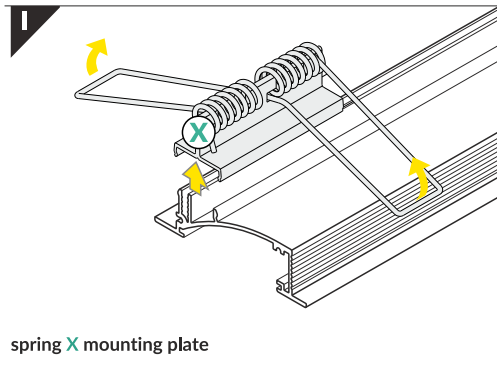

AV2560XIAA H/UX

RECESSED PROFILE

Note! Ending thickness increases the length of the luminaire (+ 2 x 10,5 mm) and the length of the mounting space (+ 2 x 2,1 mm).

H slide cover

VIII MOUNTING

U flexible mounting plate

cone U flexible mounting plate

X mounting plate

spring X mounting plate

IX CONNECTORS

Note! X connector may be used to make extra long profiles by connecting multiple profiles.

X connector

X