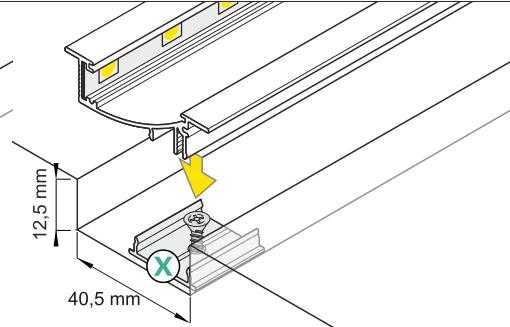

AV2560XIAA H/UX

RECESSED PROFILE

Note! Ending thickness increases the length of the luminaire (+ 2 x 10,5 mm) and the length of the mounting space (+ 2 x 2,1 mm).

H slide cover

VIII MOUNTING

U flexible mounting plate

cone U flexible mounting plate

X mounting plate

spring X mounting plate

IX CONNECTORS

Note! X connector may be used to make extra long profiles by connecting multiple profiles.

X connector

X