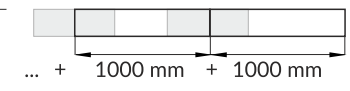

IX CONNECTORS