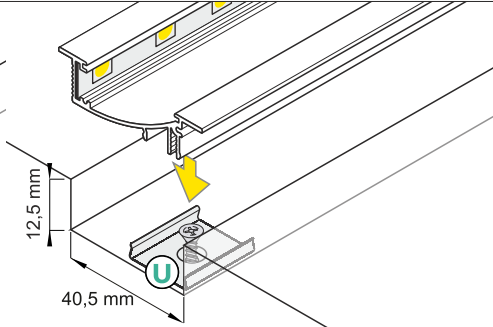

AV2560XIAA H/UX

RECESSED PROFILE

Note! Ending thickness increases the length of the luminaire (+ 2 x 10,5 mm) and the length of the mounting space (+ 2 x 2,1 mm).

H slide cover

VIII MOUNTING

U flexible mounting plate

cone U flexible mounting plate

X mounting plate

spring X mounting plate

IX CONNECTORS

Note! X connector may be used to make extra long profiles by connecting multiple profiles.

X connector

X