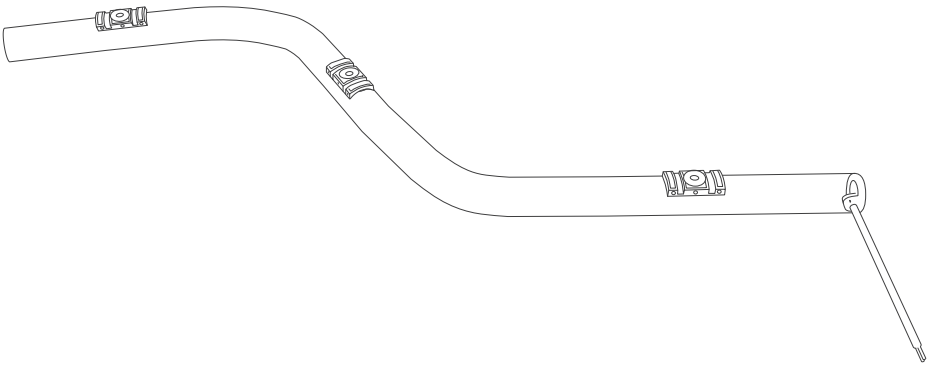

Installation Manual

AV0251LU-E

For D23 Flex

Please read this manual carefully before installation, and install the product in the correct way.
Please keep it after reading, so that all users of this product can check it at any time.